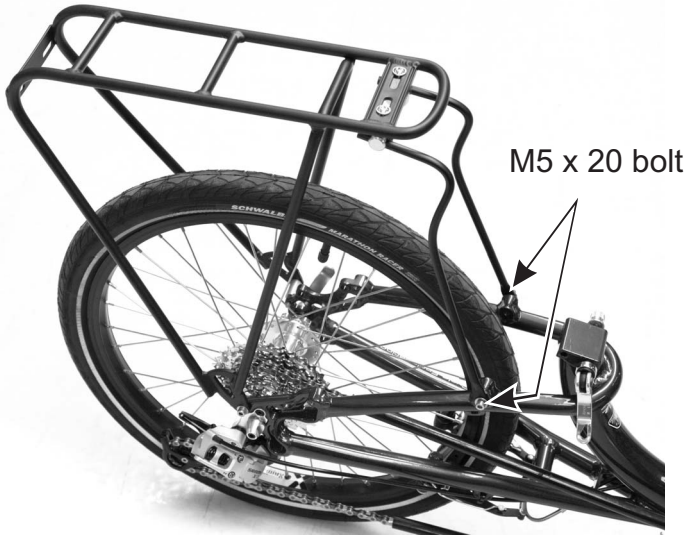

Position rack on trike as shown .

20"

26"

ICE (Inspired Cycle Engineering Ltd)  
 Unit 9, Spencer Carter Works.  
 Tregoniggle Ind Est.  
 Falmouth  
 Cornwall. TR11 4SN  
 Tel: +44-1326-378848 Fax: +44-1326-379879