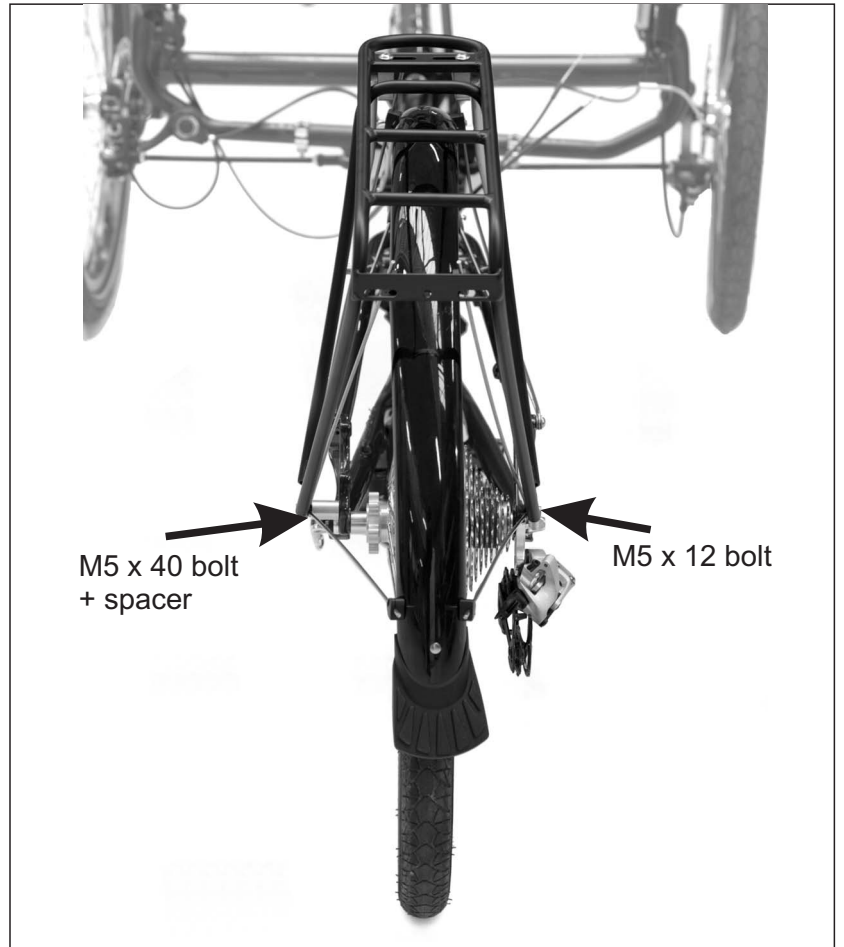

Position rack on trike as shown .

20"

26"

ICE (Inspired Cycle Engineering Ltd)  
 Unit 9, Spencer Carter Works.  
 Tregoniggle Ind Est.  
 Falmouth  
 Cornwall. TR11 4SN  
 Tel: +44-1326-378848 Fax: +44-1326-379879