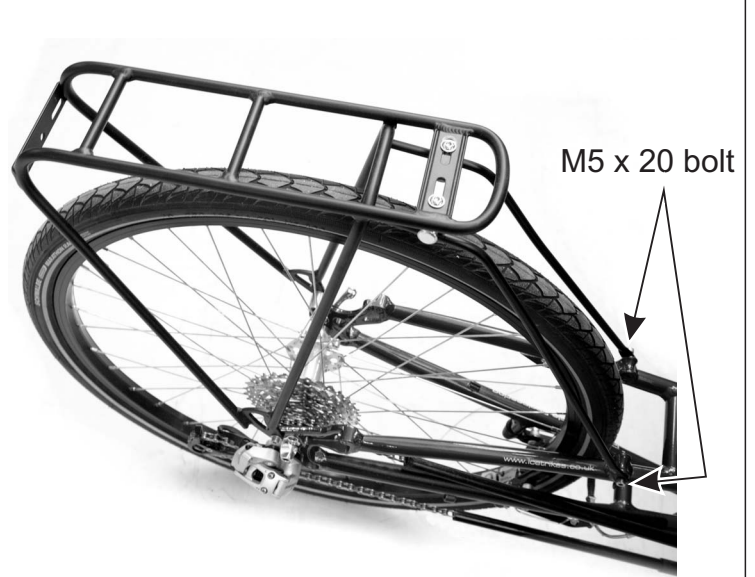

Position rack on trike as shown .

20"

26"

ICE (Inspired Cycle Engineering Ltd)  
 Unit 9, Spencer Carter Works.  
 Tregoniggle Ind Est.  
 Falmouth  
 Cornwall. TR11 4SN  
 Tel: +44-1326-378848 Fax: +44-1326-379879