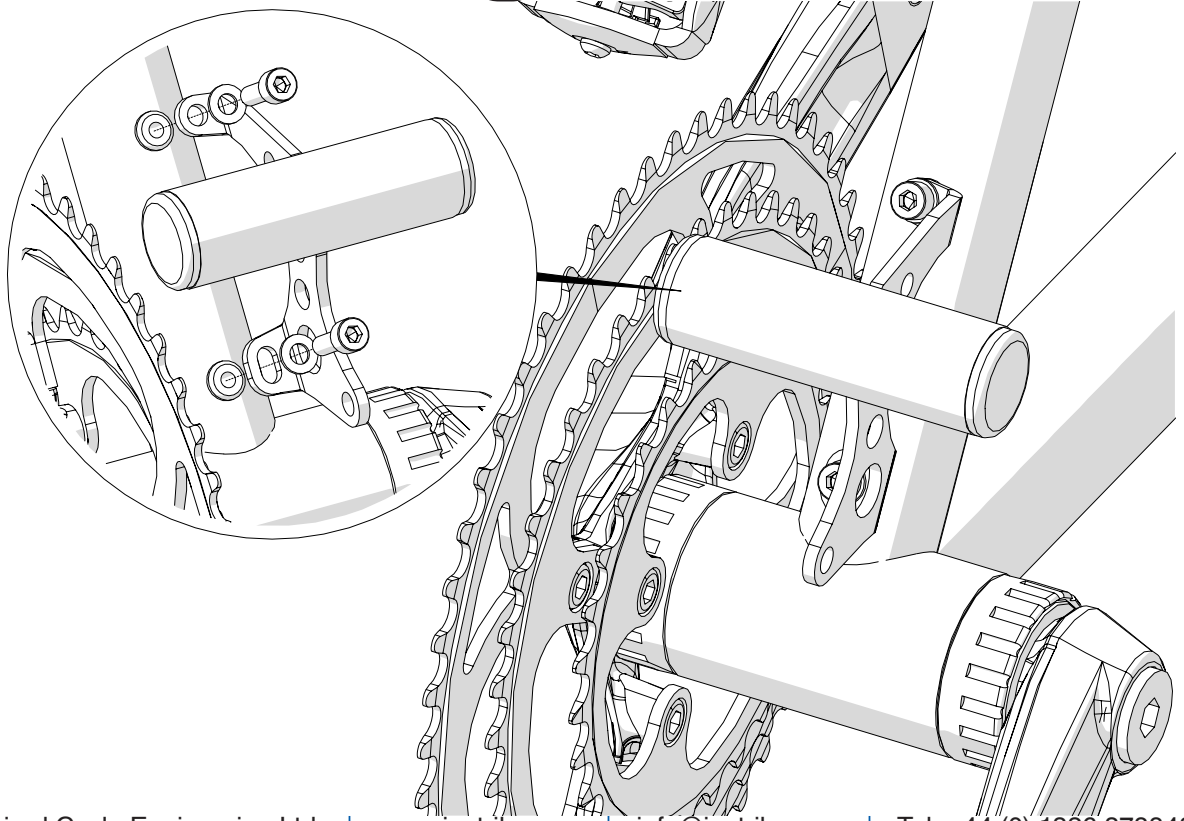

Front Light Mount Fitting Instructions

Tools

Inspired Cycle Engineering Ltd

www.icetrikes.co

info@icetrikes.co

Tel: +44 (0) 1326 378848

©ICE 2014

Version:1/14