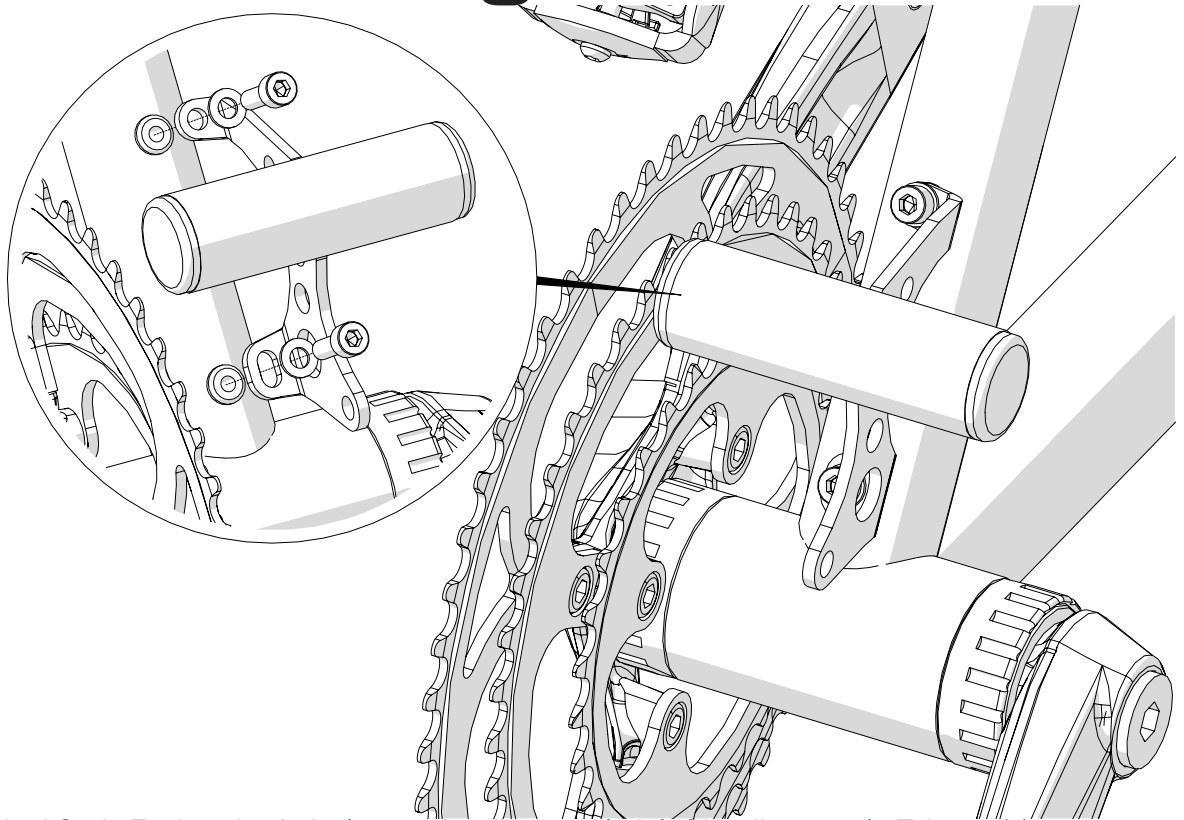

Front Light Mount Fitting Instructions

Tools

Inspired Cycle Engineering Ltd

www.icetrikes.co

info@icetrikes.co

Tel: +44 (0) 1326 378848

©ICE 2014

Version:1/14