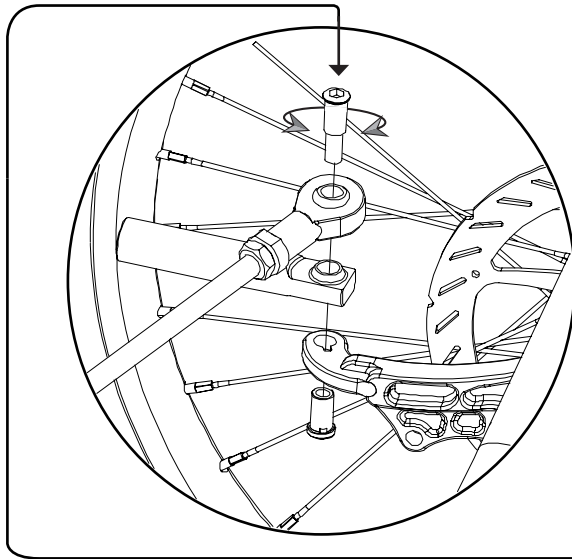

Computer Sensor Mount Fitting Instructions

Tools

Adventure

Sprint, Vortex & VTX