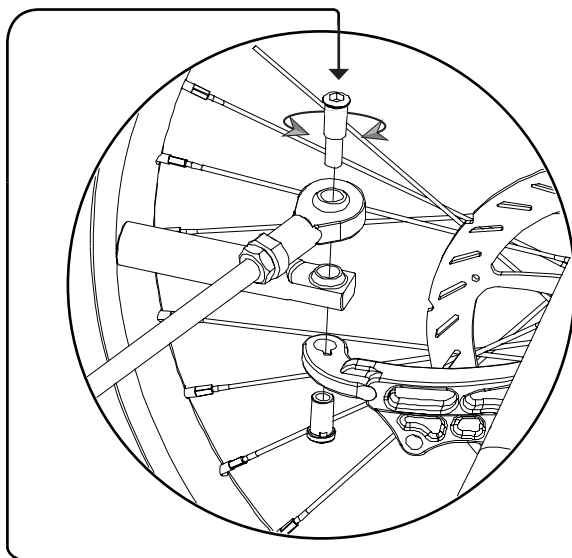

©ICE 2014

Version:1/14

Computer Sensor Mount Fitting Instructions

Tools

Adventure

Sprint, Vortex & VTX

Inspired Cycle Engineering Ltd

www.icetrikes.co