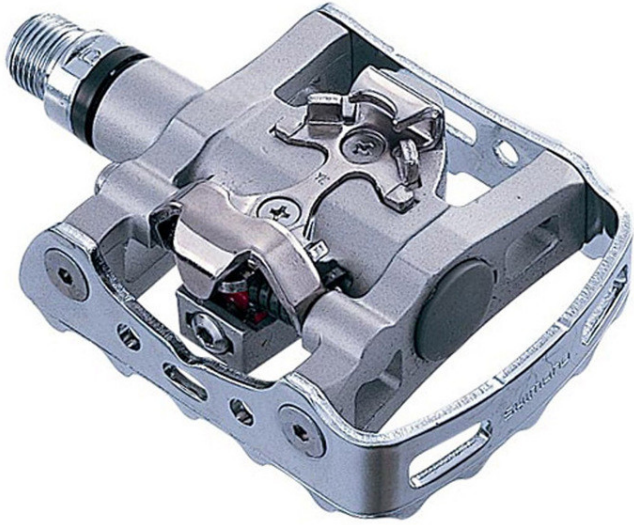

RECUMBENT TRIKE STORE

WWW.RECUMBENTTRIKESTORE.COM

**SHIMANO PEDALS PD-M324
WITH CLEAT (SM-SH56)**

\$80.00

Good quality dual sided pedal.