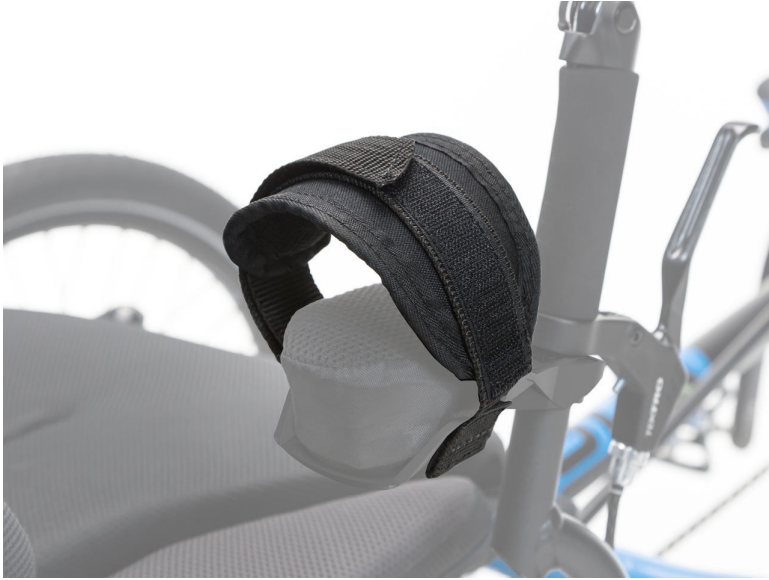

RECUMBENT TRIKE STORE

WWW.RECUMBENTTRIKESTORE.COM

ICE WRIST REST STRAP

\$34.00

Velcro support strap for the ICE wrist rest. Easy fit and remove, padded and comfortable support strap, gives extra wrist restraint and controls lateral movement. Ideal for riders for with limited arm or wrist control. Sold individually, fits left or right wrist rests and is fully washable.