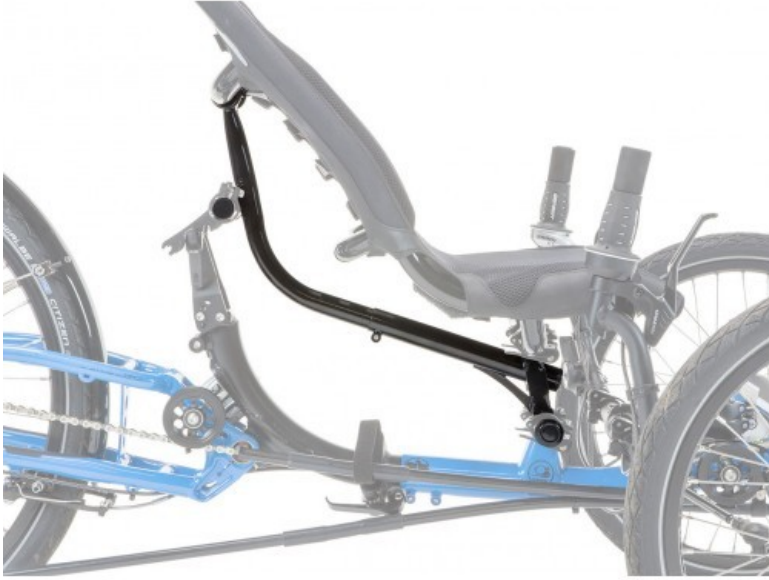

RECUMBENT TRIKE STORE

WWW.RECUMBENTTRIKESTORE.COM

**ICE SEAT RISER FOR
ADVENTURE AND ADVENTURE
HD**

\$313.00

The seat riser makes the seat 4 inches (10cm) higher. Perfect for those that find the normal seat heights just too low to comfortably mount and dismount. Generally increased rider height will reduce stability of the trike and so the seat riser is best suited to more steady paced riding.