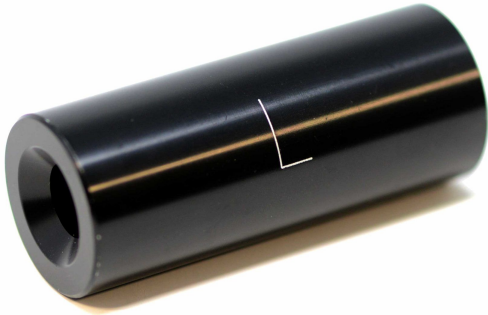

RECUMBENT TRIKE STORE

WWW.RECUMBENTTRIKESTORE.COM

ICE ALUMINUM CONE PIVOT PIN

\$10.81

ICE Aluminum Cone Pivot Pin, anodized black. Standard on ICE rear suspension trikes 2015 and later. Required to install the 2015 and later ICE suspension rear racks on older trikes, or to use TerraCycle 2015 and newer suspension battery mounts on older trikes. Be careful not to damage the nylon suspension bushings when swapping. There are four pinch bolts holding the pivot in place, two on the frame under the trike, and two on the rear section. Loosen all four to swap this part out. As always, feel free to call if you have questions.